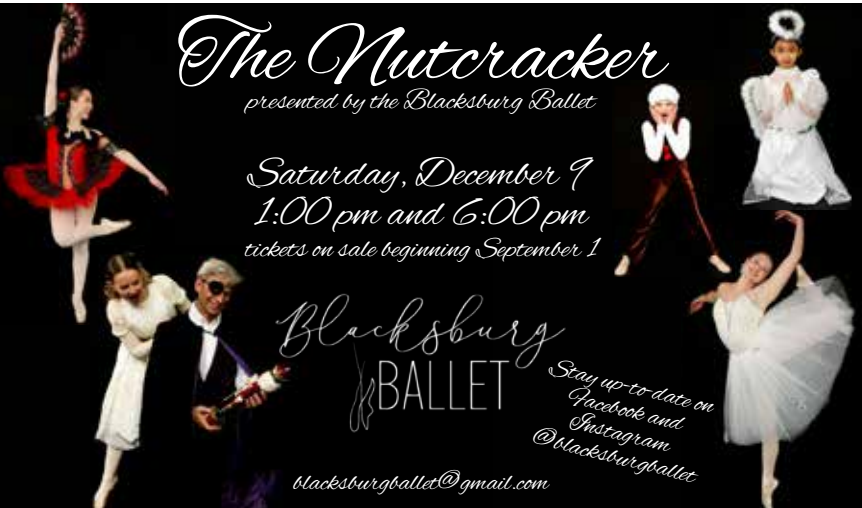

presented by the Blacksburg Ballet

Saturday, December 9

1:00 pm and 6:00 pm

tickets on sale beginning September 1

Blacksburg
BALLET

*Stay up-to-date on
Facebook and
Instagram
@Blacksburgballet*

blacksburgballet@gmail.com